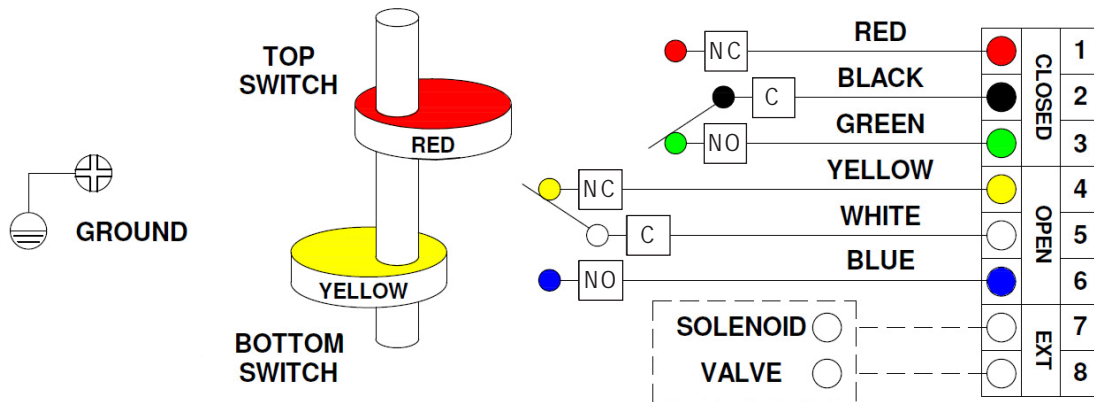

MATERIALS & SPECIFICATIONS

| | |
|--------------------|--|
| Enclosure | Aluminum Weatherproof NEMA 4/4X (IP67) |
| Temperature | -4° F to 176° F (-20° C to 80° C) |
| Conduit Entry | 2 X 1/2" NPT |
| Terminal Strip | 8 points |
| Position Indicator | 2-color OPEN-Yellow/CLOSED-Red |
| External Coating | Polyester Powder Coating |
| Shaft | 300 Series Stainless |

Scan the barcode with your SmartPhone app and view the latest publication of this document

Model LS820-05 High Performance Limit Switch Mechanical Switch

LS820-05

LS820-05 DIMENSIONS

Dimensions shown in inches and (mm)

MODEL LS820-05 WIRING DIAGRAM

HOW TO ORDER MODEL LS820-05 LIMIT SWITCH

| PART NUMBER | DESCRIPTION |
|-------------|--|
| LS820-05 | NAMUR-mount limit switch box with two mechanical SPDT switches in a NEMA 4/4X (IP67) enclosure, 8-point terminal strip and high visibility visual indicator for Open/Closed positions. |