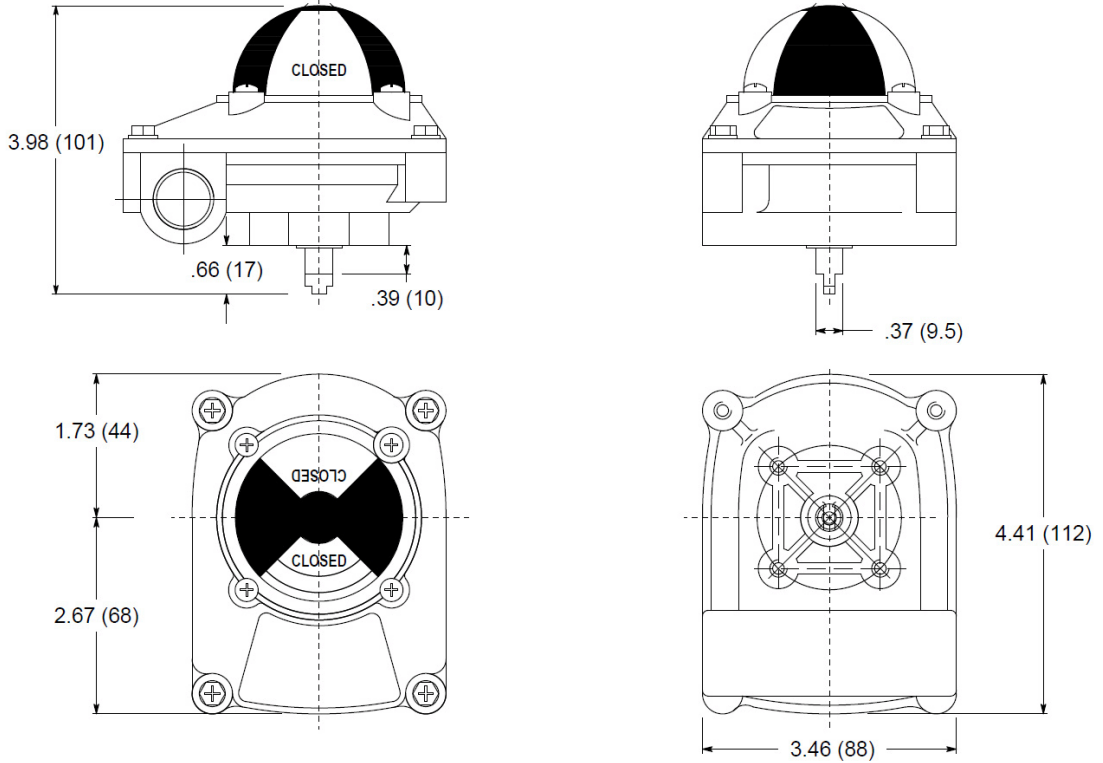

MATERIALS & SPECIFICATIONS

| | |
|--------------------|--|
| Enclosure | Aluminum Weatherproof NEMA 4/4X (IP67) |
| Temperature | -4° F to 176° F (-20° C to 80° C) |
| Conduit Entry | 2 X 1/2" NPT |
| Terminal Strip | 8 points |
| Position Indicator | 2-color OPEN-Yellow/CLOSED-Red |
| External Coating | Polyester Powder Coating |
| Shaft | 300 Series Stainless |

Scan the barcode with your SmartPhone app and view the latest publication of this document

Model LS820-05 High Performance Limit Switch Mechanical Switch

LS820-05

LS820-05 DIMENSIONS

Dimensions shown in inches and (mm)

MODEL LS820-05 WIRING DIAGRAM

HOW TO ORDER MODEL LS820-05 LIMIT SWITCH

| PART NUMBER | DESCRIPTION |
|-------------|--|
| LS820-05 | NAMUR-mount limit switch box with two mechanical SPDT switches in a NEMA 4/4X (IP67) enclosure, 8-point terminal strip and high visibility visual indicator for Open/Closed positions. |