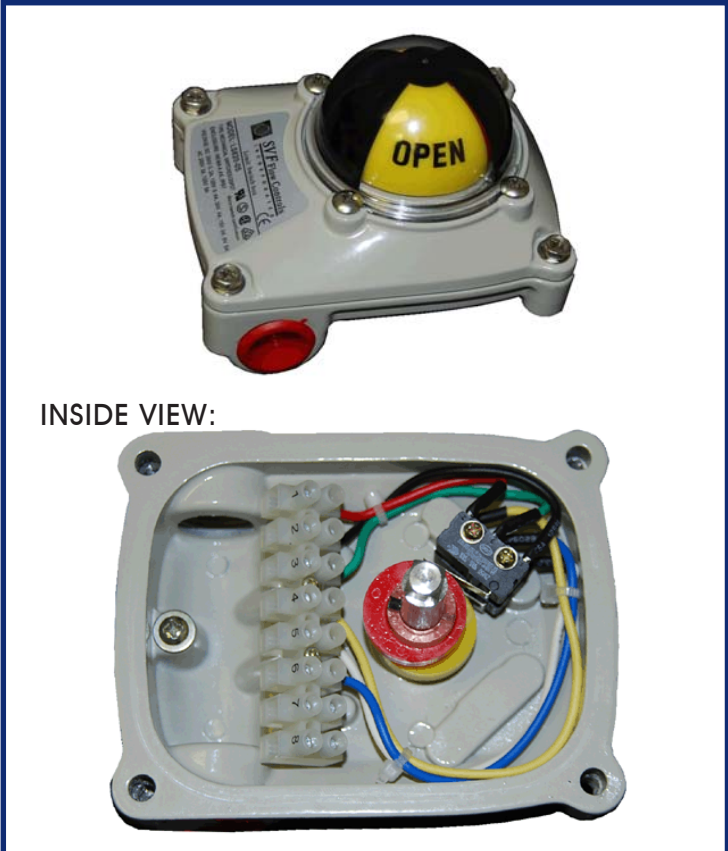

Scan the barcode with your SmartPhone app and view the latest publication of this document

Model LS820-05 High Performance Limit Switch Mechanical Switch

LS820-05

The SVF model LS820-05 is a reliable and compact position feedback device fitted with two mechanical SPDT switches rated for 5A service. The NEMA 4/4X enclosure is designed for weather-proof protection and corrosion resistance in demanding environments.

MODEL LS820-05 DESIGN FEATURES

- ✓ NEMA 4/4X (IP67) enclosure to satisfy outdoor protection
- ✓ "Quick-Set" cam is spring loaded and requires no special tools for calibration
- ✓ Dual 1/2" NPT conduit entries facilitate wiring in the field and for additional ancillary pilot valve connections
- ✓ Captive cover bolts remain intact during wiring to prevent loss
- ✓ Stainless Steel trim and mounting hardware
- ✓ Rugged and Compact design

MATERIALS & SPECIFICATIONS

| | |
|--------------------|--|
| Enclosure | Aluminum Weatherproof NEMA 4/4X (IP67) |
| Temperature | -4° F to 176° F (-20° C to 80° C) |
| Conduit Entry | 2 X 1/2" NPT |
| Terminal Strip | 8 points |
| Position Indicator | 2-color OPEN-Yellow/CLOSED-Red |
| External Coating | Polyester Powder Coating |
| Shaft | 300 Series Stainless |

MODEL LS820-05 WIRING DIAGRAM

HOW TO ORDER MODEL LS820-05 LIMIT SWITCH

| PART NUMBER | DESCRIPTION |
|-------------|--|
| LS820-05 | NAMUR-mount limit switch box with two mechanical SPDT switches in a NEMA 4/4X (IP67) enclosure, 8-point terminal strip and high visibility visual indicator for Open/Closed positions. |